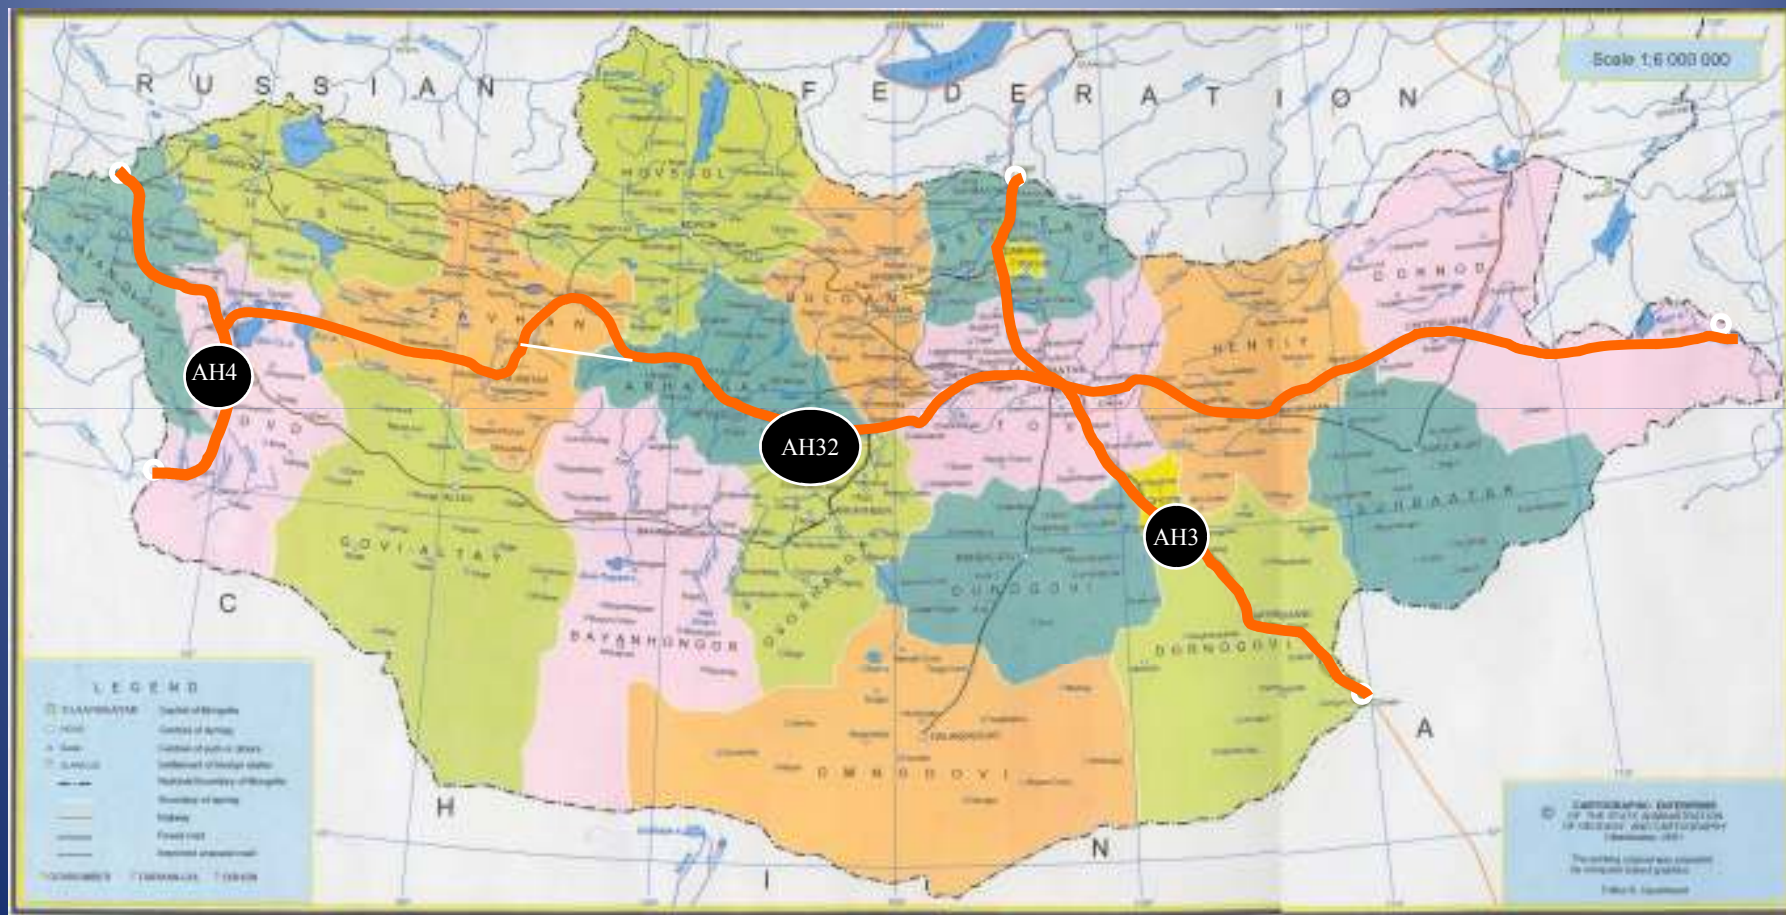

ASIAN HIGHWAY NETWORK IN MONGOLIA

AH32

2325km

AH3

1009 km

AH4

758 km